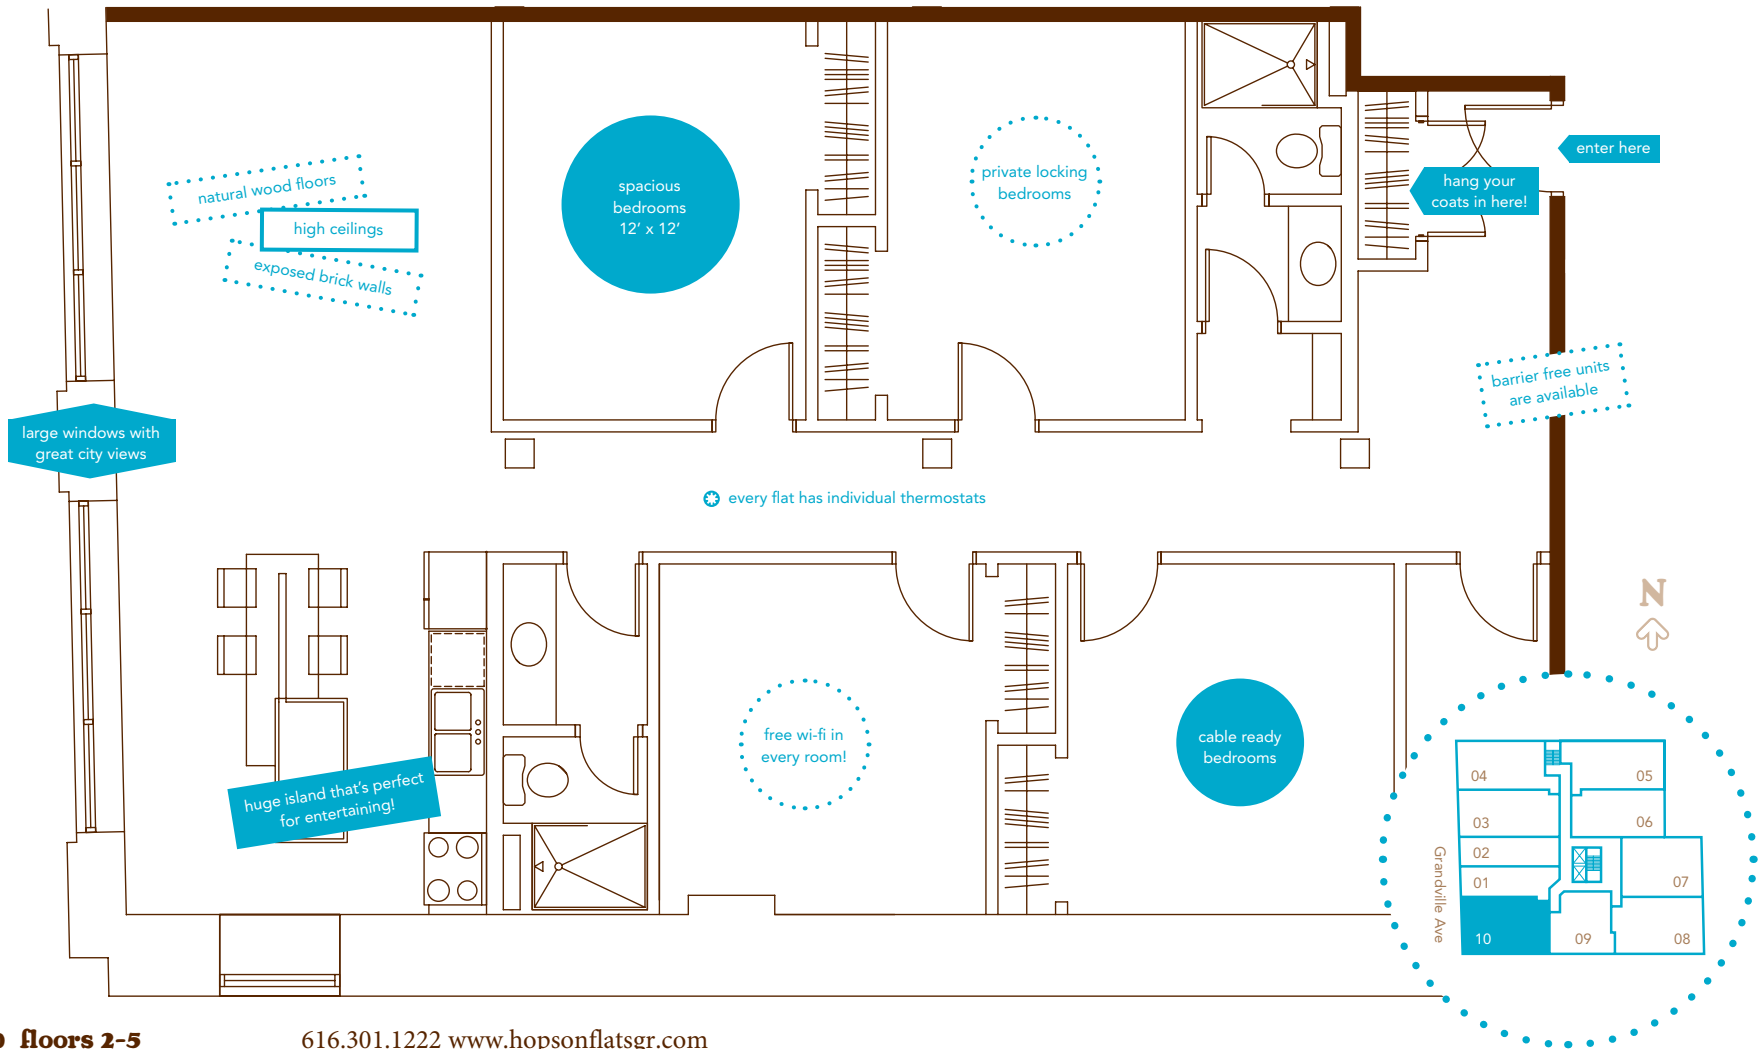

hopsonflats

10 floors 2-5
4 bedroom + 2 bath
1,525 sq. ft.

616.301.1222 www.hopsonflatsgr.com

All specifications, dimensions, prices and equipment are approximate and are subject to change without notice.