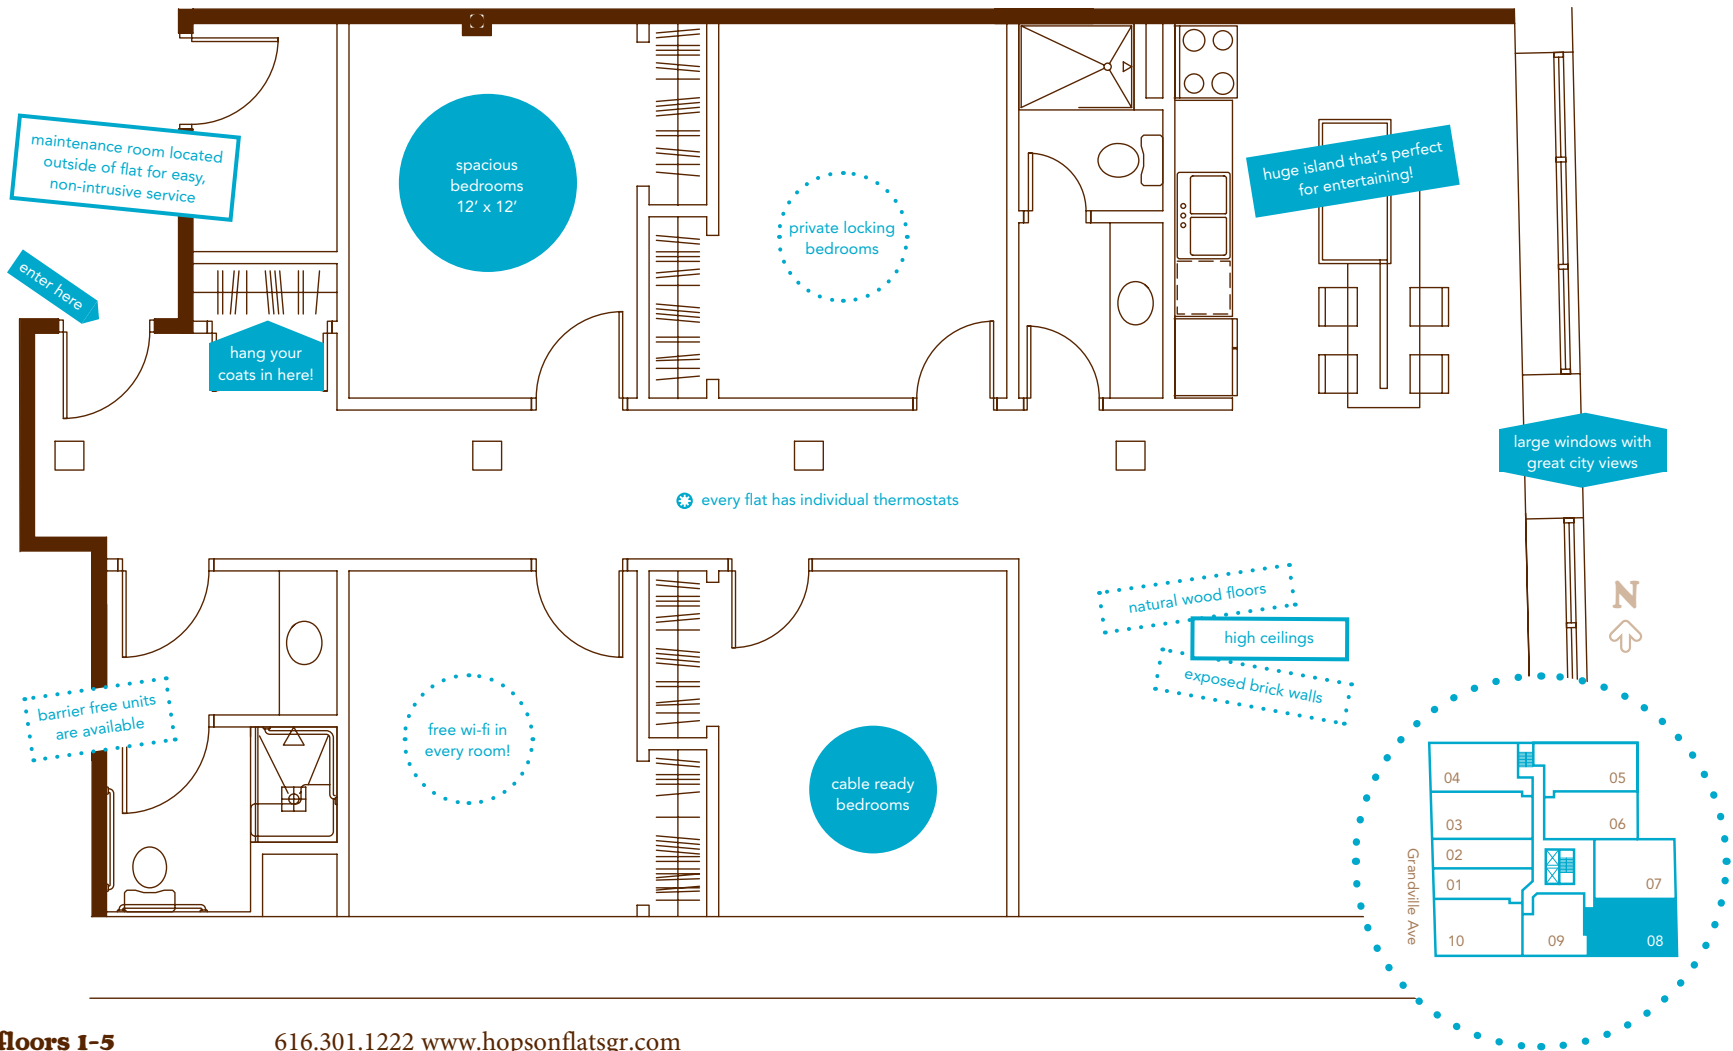

hopsonflats

08 floors 1-5
4 bedroom + 2 bath
1,545 sq. ft.
Floor 1 1,510 sq. ft.

616.301.1222 www.hopsonflatsgr.com

All specifications, dimensions, prices and equipment are approximate and are subject to change without notice.